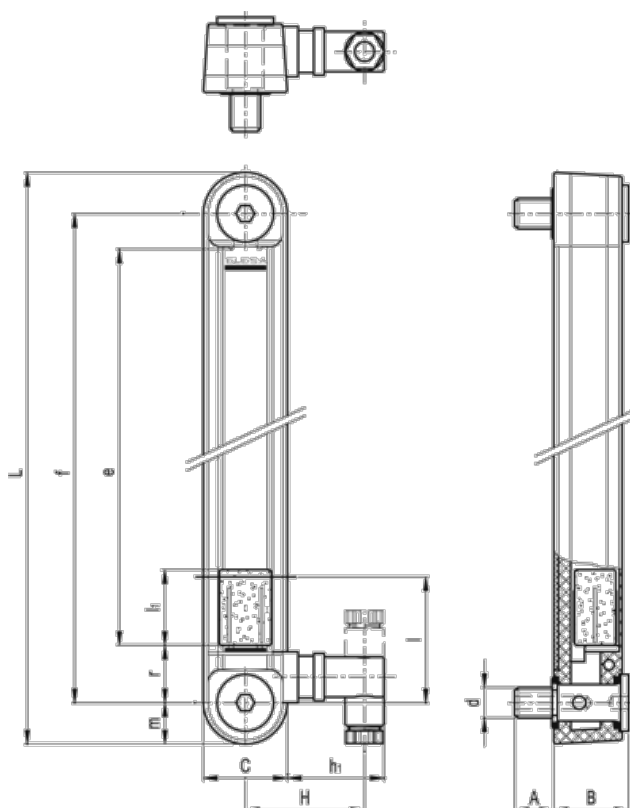

# Data Sheet

Article number: 231111112

Description: E+G Column level indicator  
HCY.127-E-N.C.-M12

## Measures

A = 15	I = 40
B = 29	L = 159
C = 32	l1 = 29
d = M12	m = 16
e = 93	r = 20
f = 127	Weight (g) = 170
H = 46	
h1 = 37	